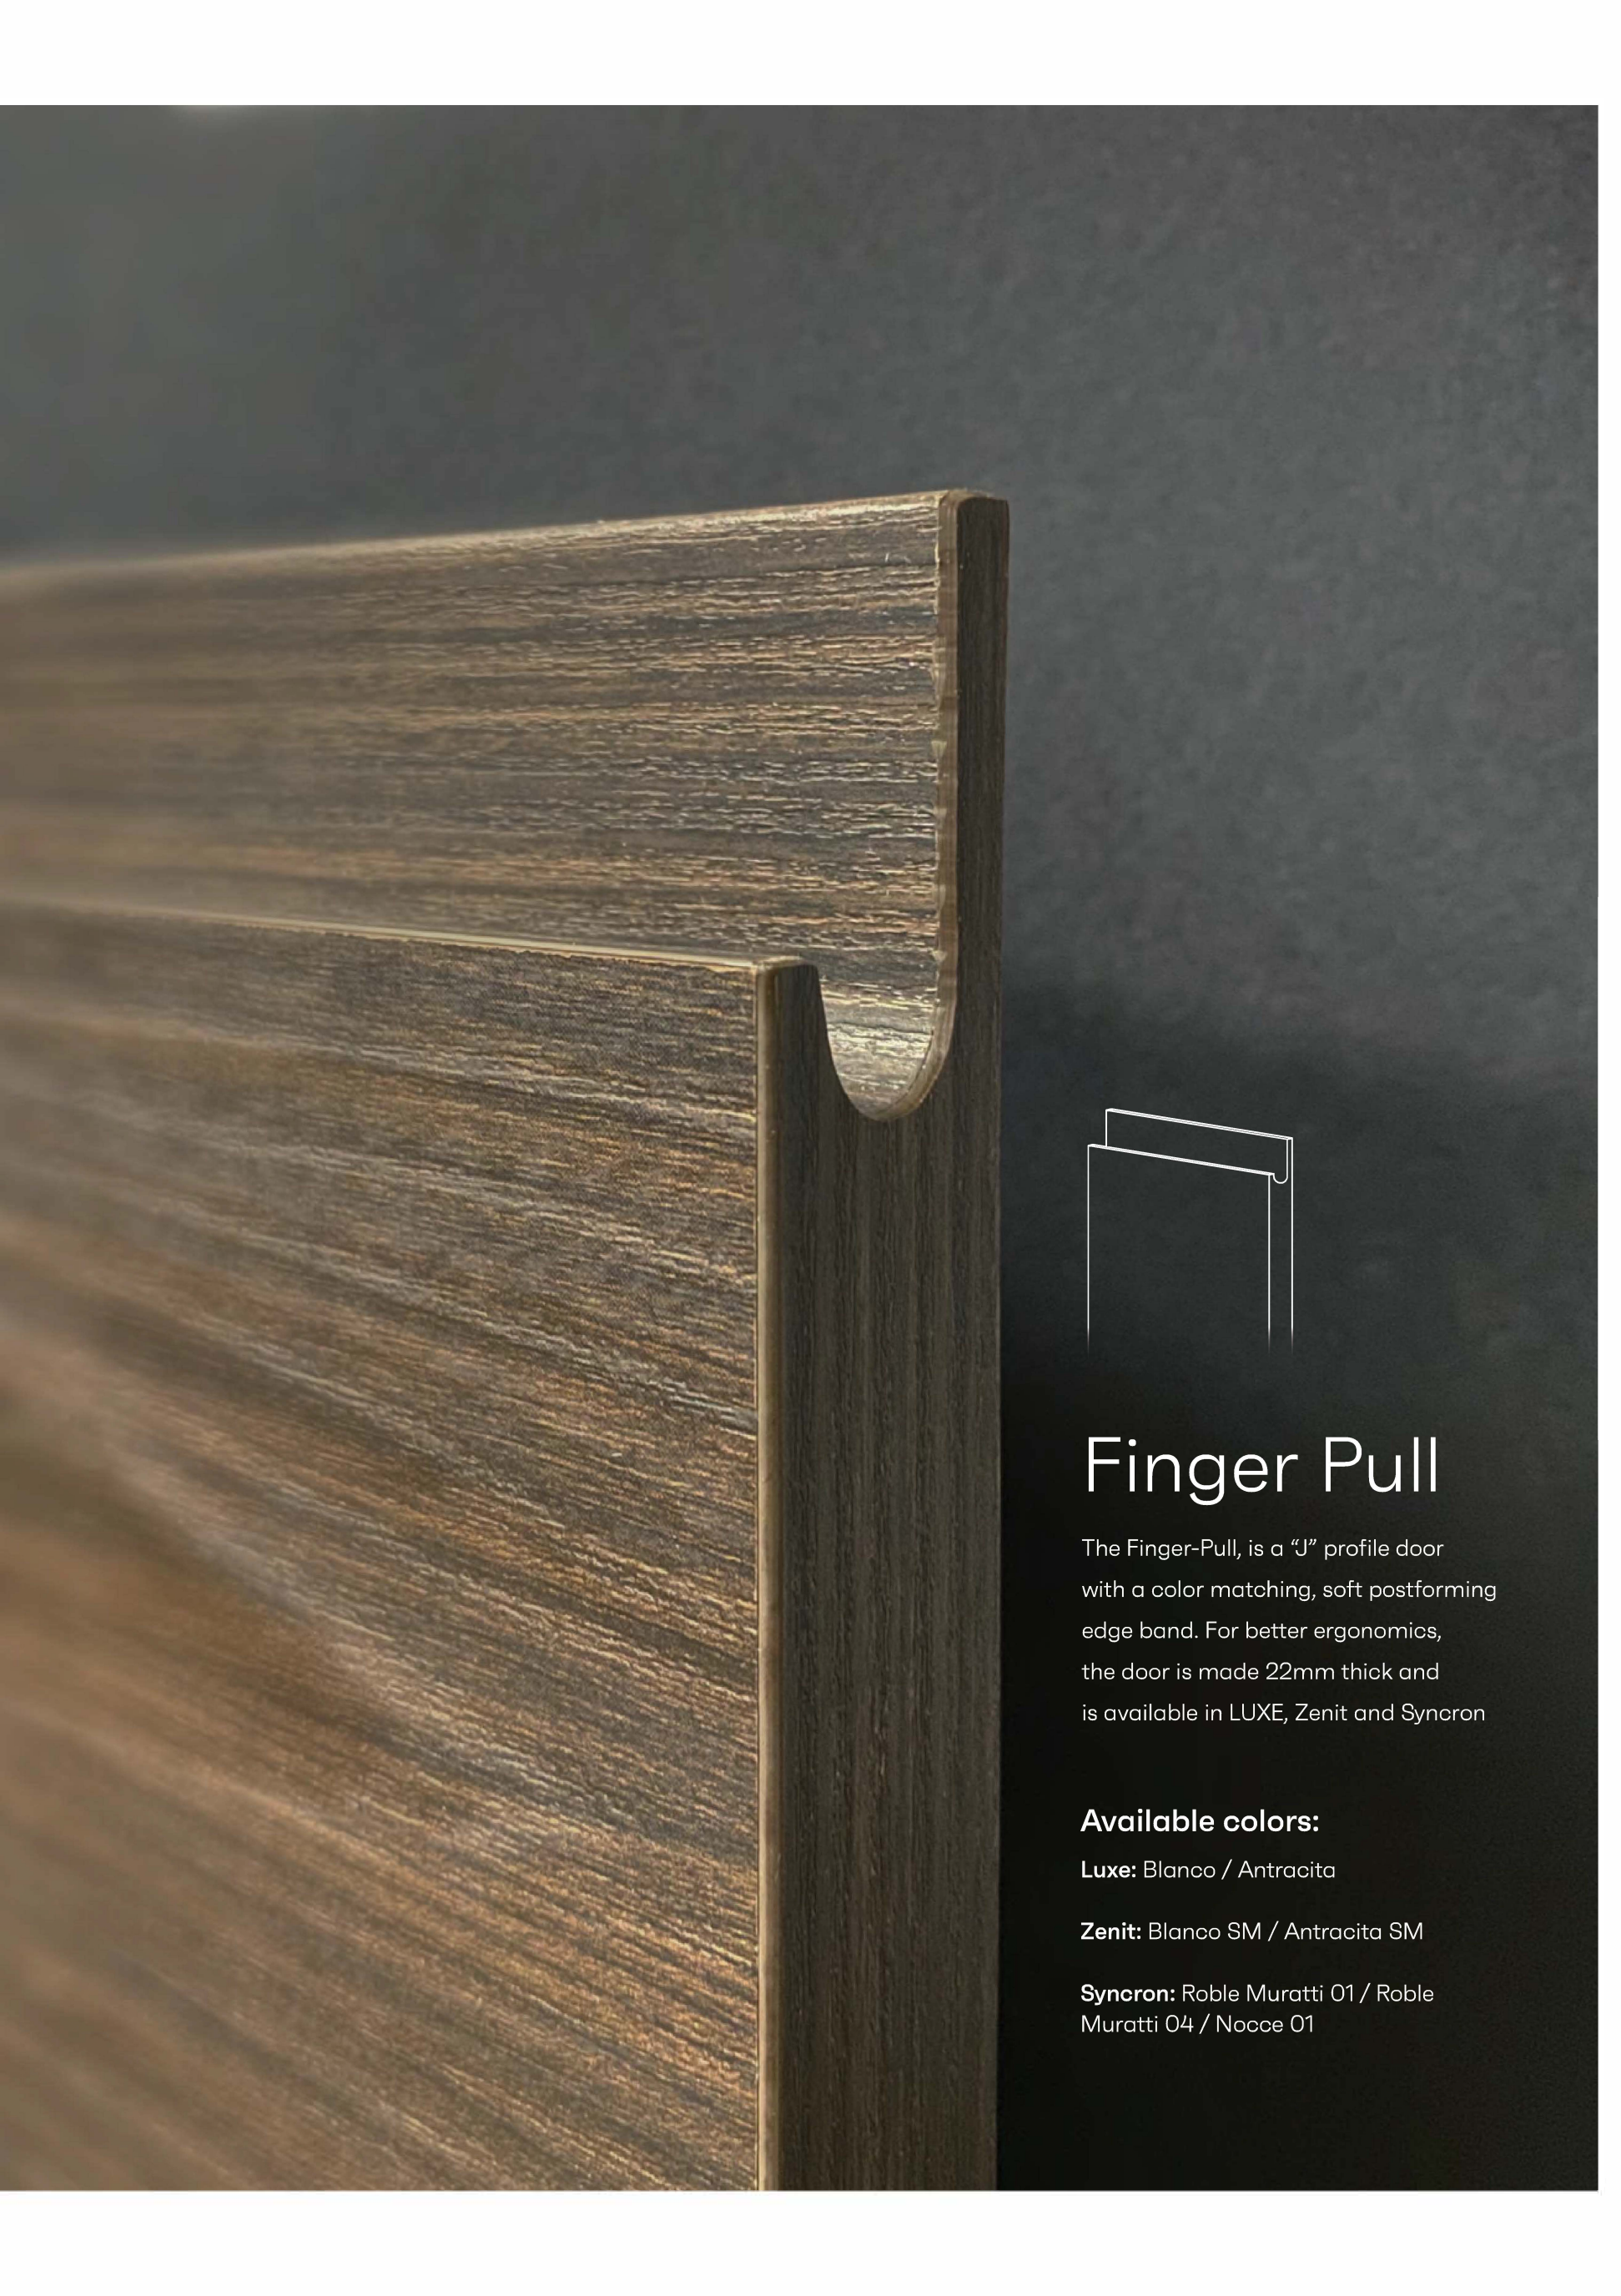

Finger Pull

The Finger-Pull, is a “J” profile door with a color matching, soft postforming edge band. For better ergonomics, the door is made 22mm thick and is available in LUXE, Zenit and Synchron

Available colors: